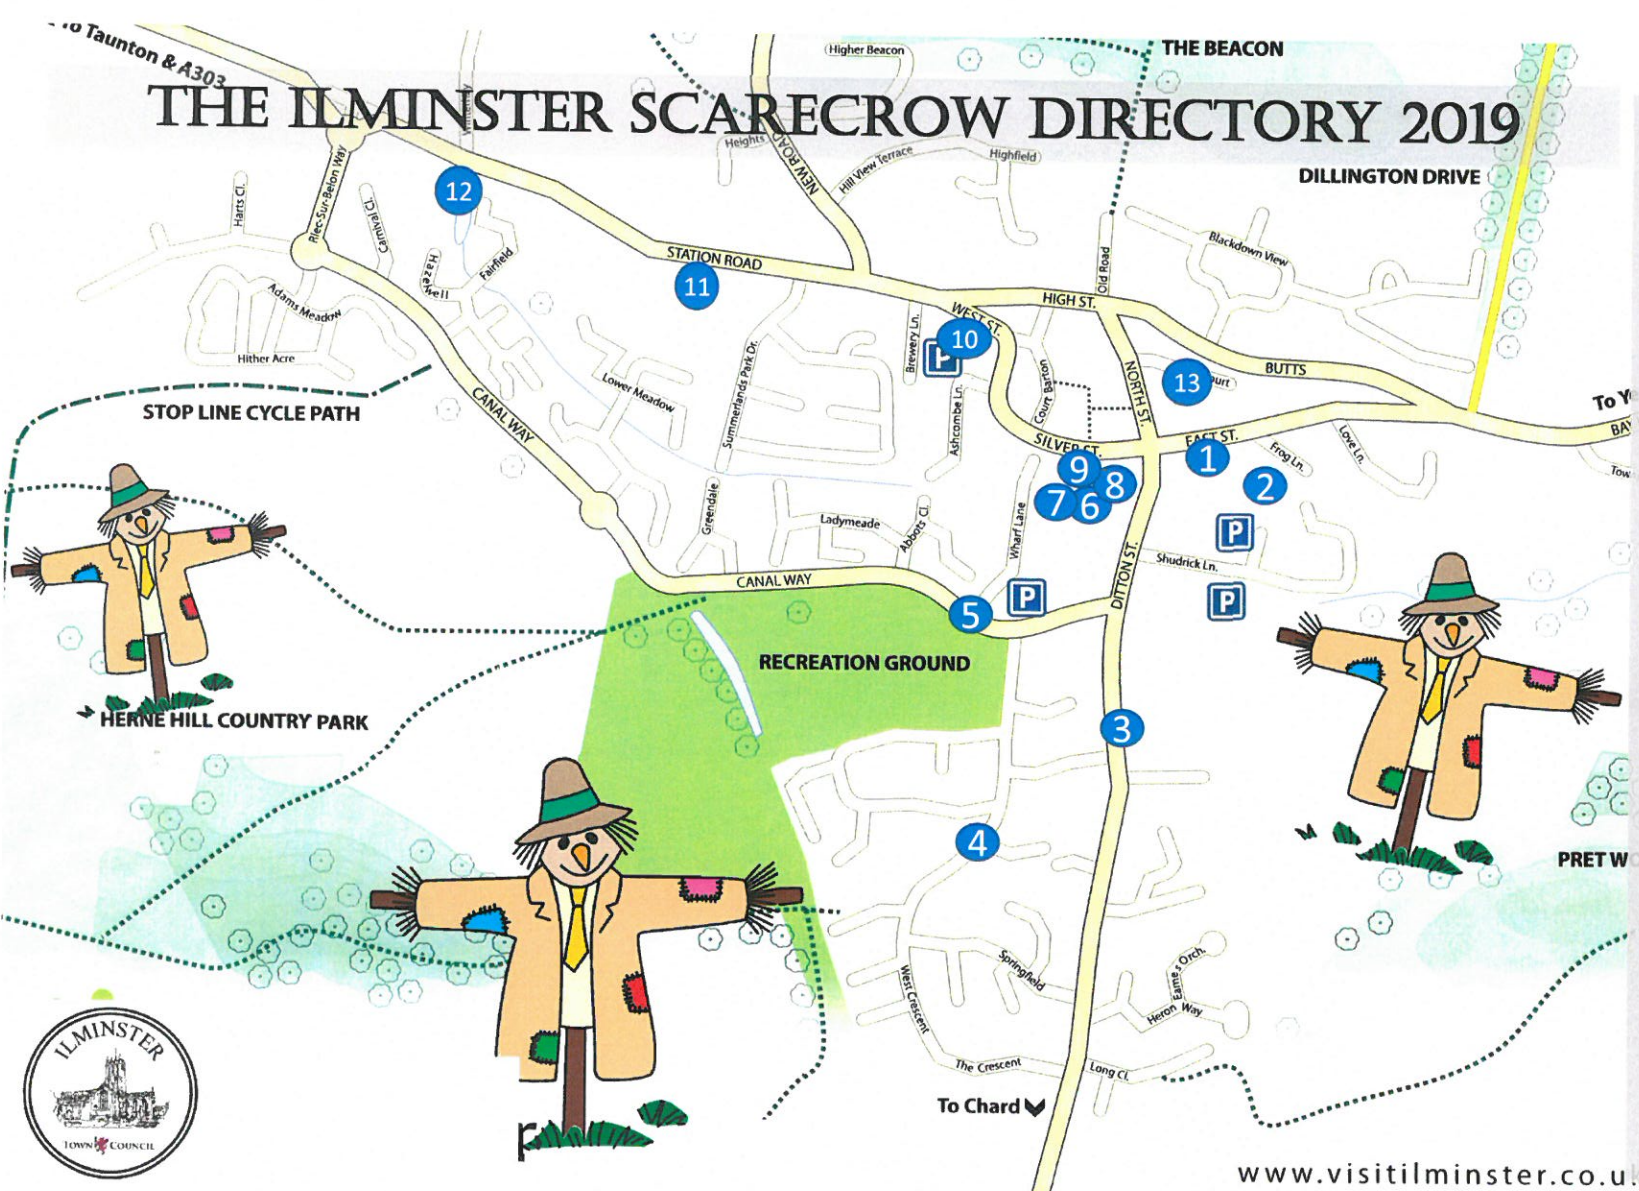

# THE ILMINSTER SCARECROW DIRECTORY 2019

- 1 Milford & Dormer. East Street
- 2 1st Iminster Scout Group. Ile Youth Centre. Frog Lane
- 3 Cygnet Pre School , Swanmead Community School. Ditton Street
- 4 Vaughan Lee House. Orchard Vale
- 5 Muchelney House, Abbots Close
- 6 Sunny Ile Pre School, Greenfylde First School. Silver Street
- 7 Greenfylde First School. Silver Street
- 8 Iminster Womens Institute, Weave & Wood. Silver Street
- 9 Sweet Surprise, 23 Silver Street
- 10 AJ Wakely & Sons, West Street
- 11 24 Station Road
- 12 110a Station Road
- 13 The Ile Court Crew, Ile Court