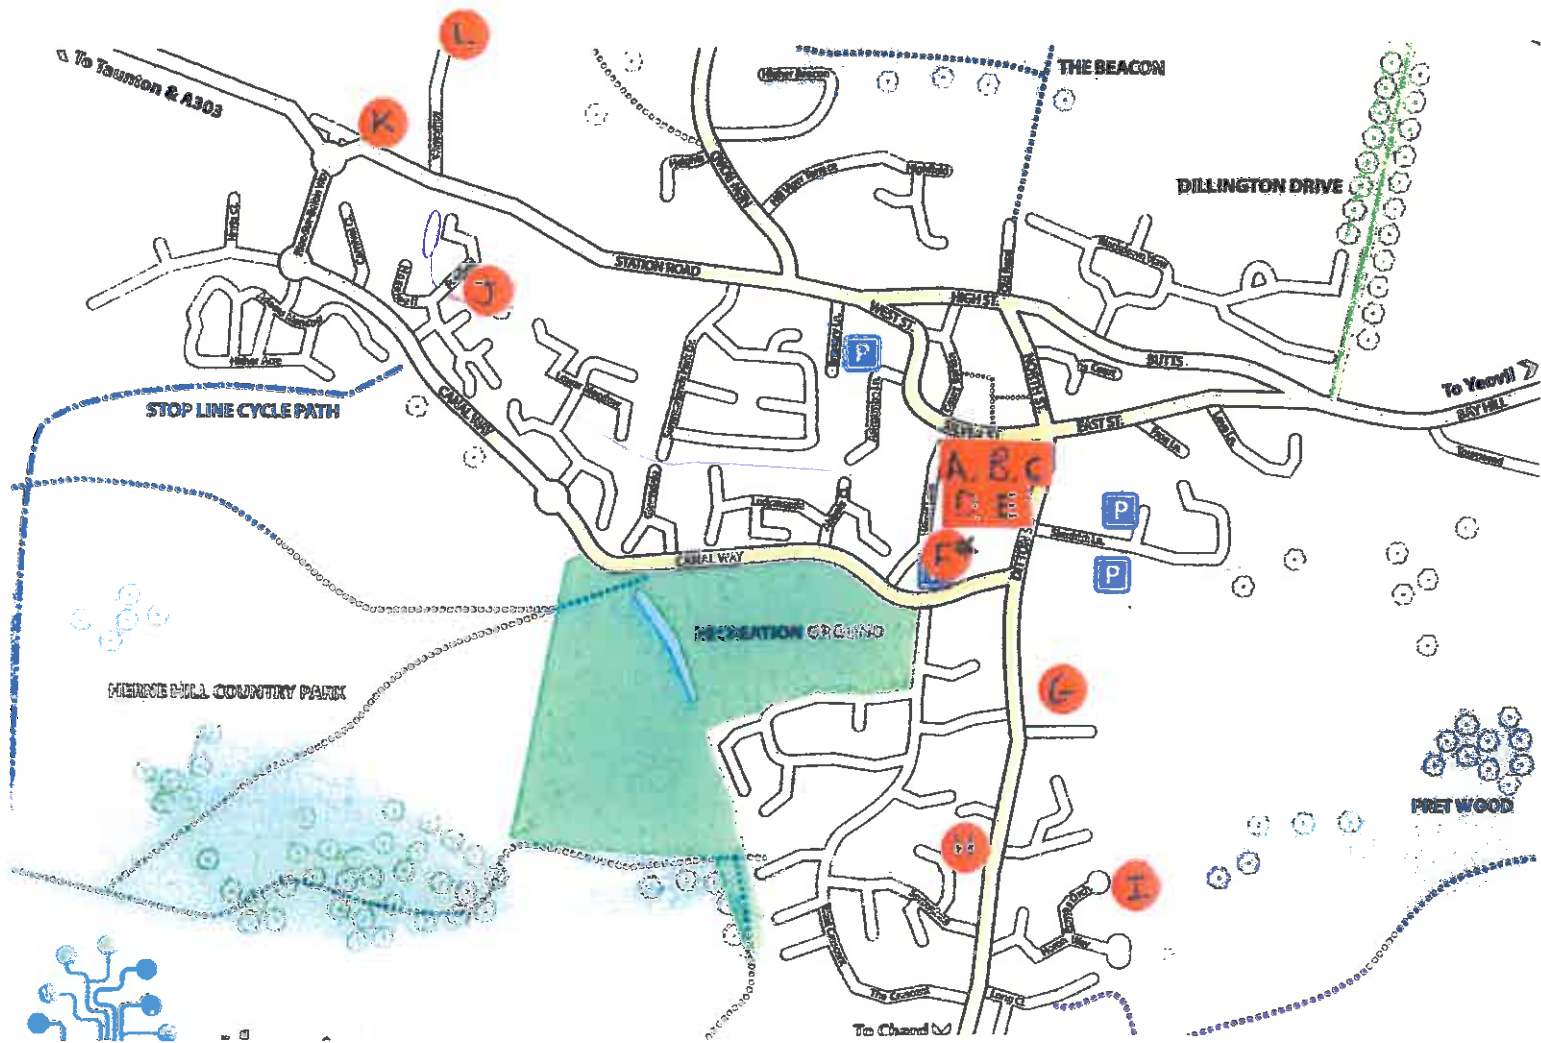

ILMINSTER TOWN COUNCIL – SCARECROWS 2015

Map of Entries

*Please note the entry marked F will now be situated at the school gates of Greenfyld First School, Silver Street, Ilminster!

Map

Ref:

- A. Greenfylde First School – Greenfylde First School, Silver Street (By gates)**
- B. Greenfylde Eco Club - Greenfylde First School, Silver Street (By gates)**
- C. Greenfylde School (Year 3) - Greenfylde First School, Silver Street (By gates)**
- D. Ilminster Brownies - Greenfylde First School, Silver Street (By gates)**
- E. Friends of Greenfylde School (FROGS) - Greenfylde First School, Silver Street (By gates)**
- F. Sunny Ile Pre-School - Sunny Ile Pre-School (along school fence at Wharf Lane) — **
- G. Cygnet Pre-School - Swanmead School, Ditton Street**
- H. 23 Springfield, Ilminster**
- I. 24 Eames Orchard, Ilminster**
- J. 13 Fairfield, Ilminster**
- K. Blackdown Belles of Ilminster - 61 Station Road, Ilminster**
- L. Sweet Surprise - 60 Winterhay Lane, Ilminster**

***Please note the entry marked F will now be situated at the school gates of Greenfylde First School, Silver Street, Ilminster!**