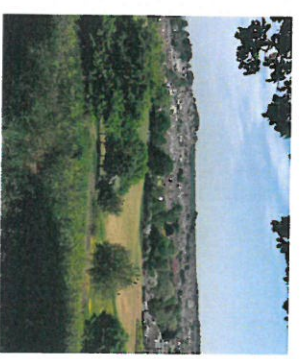

View from Herra Hill (taken from Google earth).