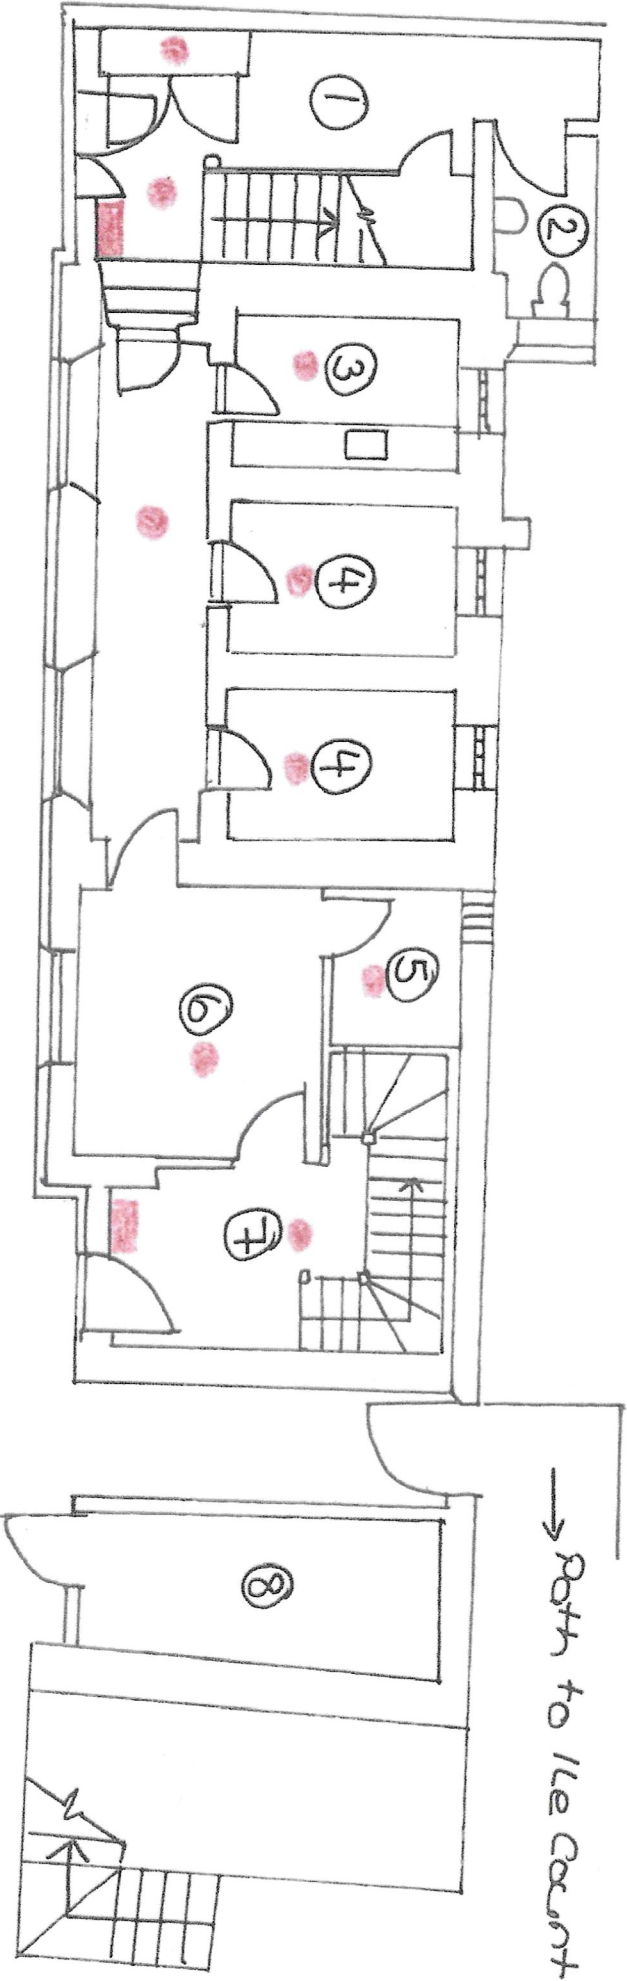

The Old Magistrates Court

Ground Floor:

1. Entrance lobby & original stairs - 9m²
2. WC - 2.5m²
3. Kitchenette - 5m²
4. Old cells - 5m²
5. Computer room - 3m²
6. Meeting room/reception - 9m²
7. Entrance hall - 11m²

8. Outside store - 7m²

- Smoke detector
- manual call point

The Old Magistrates Court

Half landing:

1. WC - 2.5m²

The Old Magistrates Court

First Floor:

1. meeting room / office - 14m²
2. office - 57m²

● smoke detector
■ manual call point

The Old Magistrates Court

Attic:

1. Attic above room 1 on first floor - 14m²
2. Attic above room 2 on first floor - 59m²

NB: Separate attic access to each space

- smoke detector