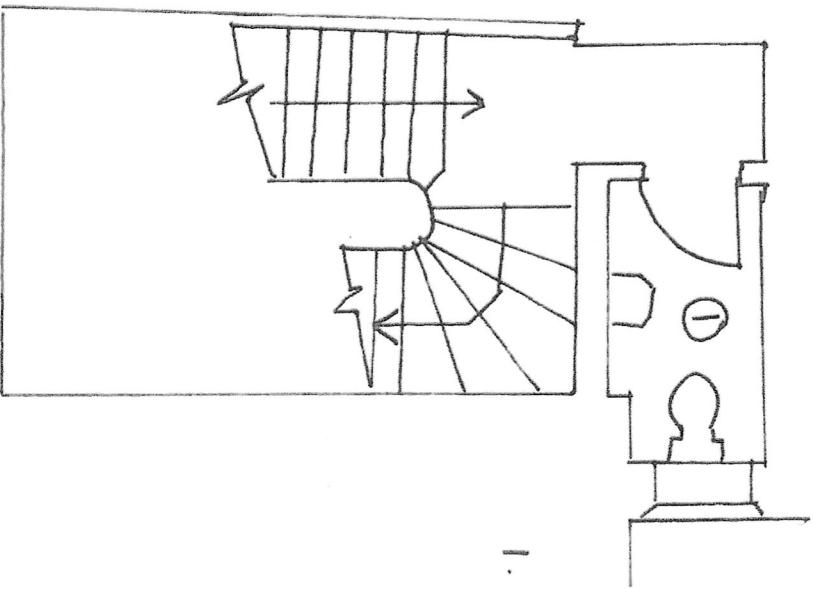

The Old Magistrates Court

Ground Floor:

1. Entrance lobby & original stairs - 9m²
2. WC - 2.5m²
3. Kitchenette - 5m²
4. Old cells - 5m²
5. Computer room - 3m²
6. Meeting room/reception - 9m²
7. Entrance hall - 11m²

8. Outside store - 7m²

- Smoke detector
- manual call point

The Old Magistrates Court

Half landing:

1. WC - 2.5m²

The Old Magistrates Court

First Floor:

1. meeting room / office - 14m²
2. office - 57m²