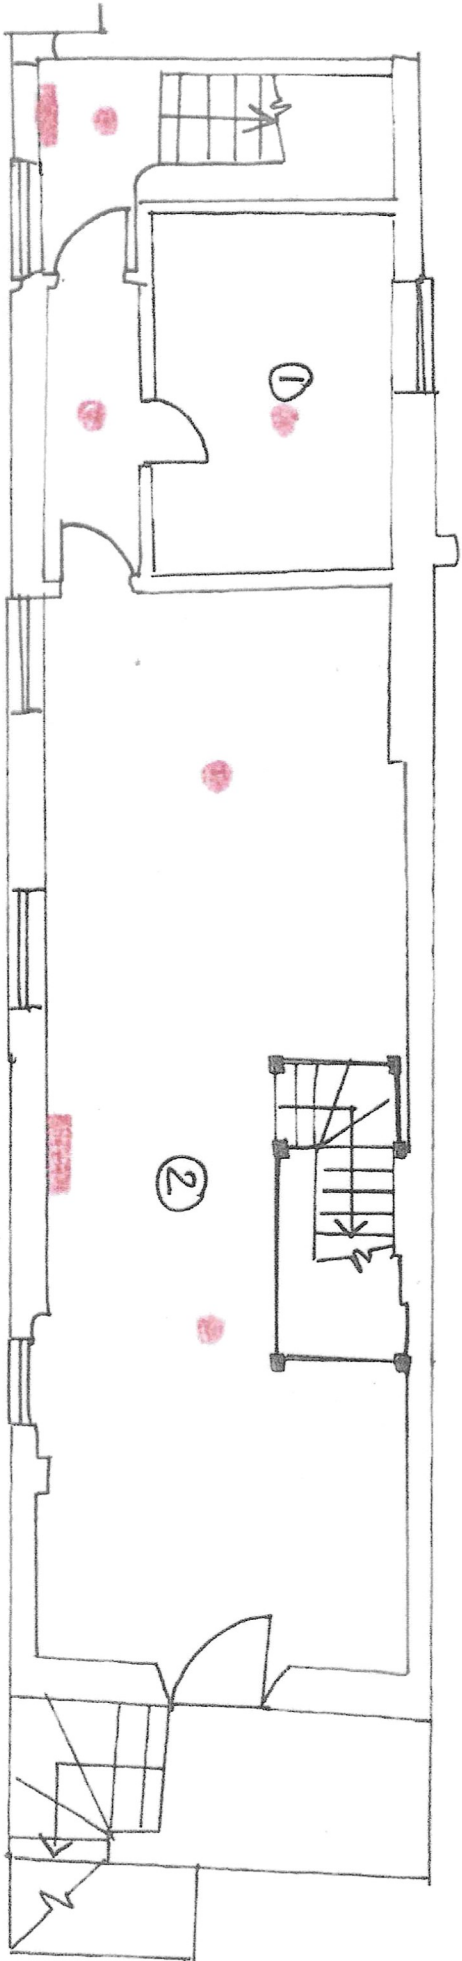

The Old Magistrates Court

Ground Floor:

1. Entrance lobby & original stairs - 9m²
2. WC - 2.5m²
3. Kitchenette - 5m²
4. Old cells - 5m²
5. Computer room - 3m²
6. Meeting room/reception - 9m²
7. Entrance hall - 11m²

8. Outside store - 7m²

- Smoke detector
- manual call point

The Old Magistrates Court

Half landing:

1. WC - 2.5m²

The Old Magistrates Court

First Floor:

1. meeting room / office - 14m²
2. office - 57m²

● smoke detector
■ manual call point

The Old Magistrates Court

Attic:

1. Attic above room 1 on first floor - 14m²
2. Attic above room 2 on first floor - 59m²

NB: Separate attic access to each space

- smoke detector