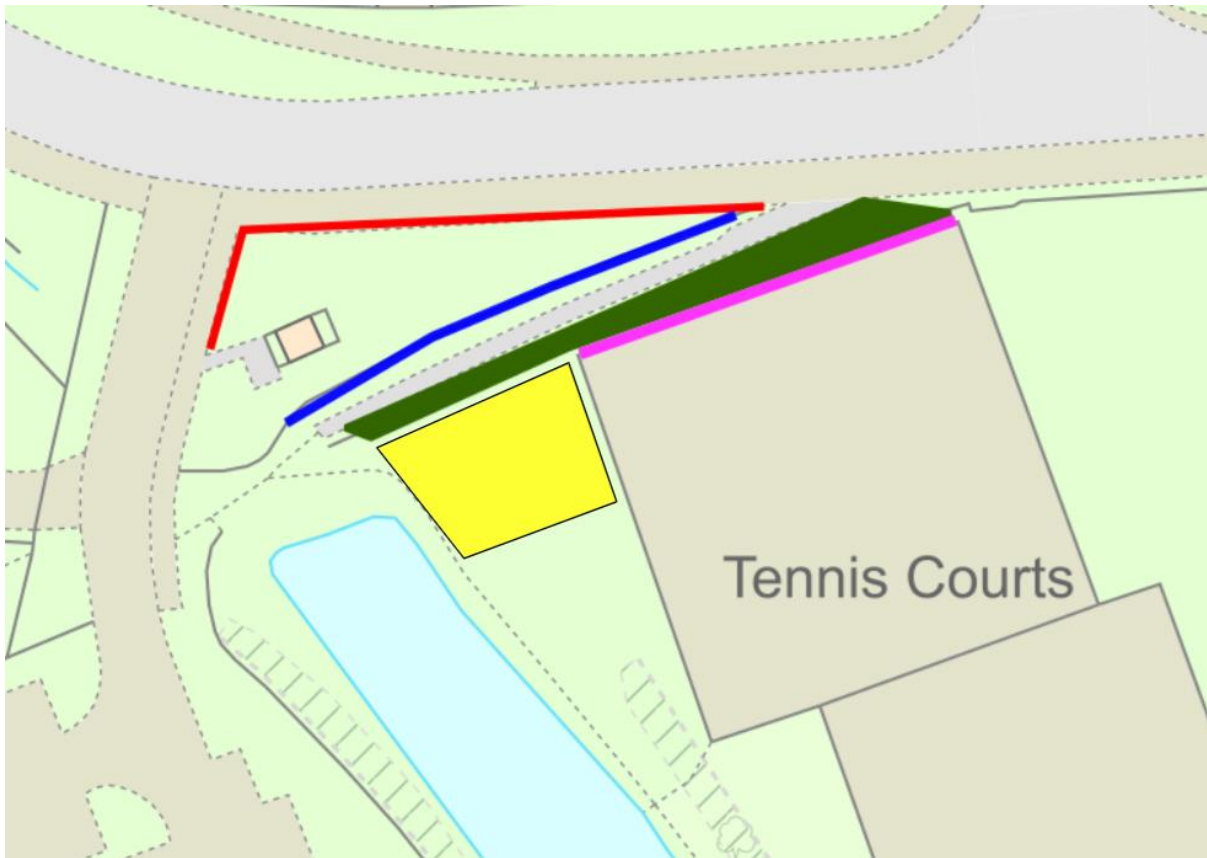

HAMMERHEAD LAND

This official copy issued on 11 April 2017 shows the state of this title plan on 11 April 2017 at 14:27:08. It is admissible in evidence to the same extent as the original (s.67 Land Registration Act 2002). This title plan shows the general position, not the exact line, of the boundaries. It may be subject to distortions in scale. Measurements scaled from this plan may not match measurements between the same points on the ground. This title is dealt with by HM Land Registry, Weymouth Office.

Hammerhead area

Proposal

1. To establish a new fence line (RED) to prevent cars from parking on the grass. Knee-high rails are suggested as they are the least intrusive. See quotes for basic costings.
2. Remove old fence (BLUE) as it coming to the end of its life and will serve no purpose once a new fence is in place (RED).
3. Level out bank (GREEN) excess soil into the yellow area. This will improve the look of the tennis courts from the road and will allow for quicker maintenance of grass cutting.
4. Adding a French drain (PINK) as around the rest of the tennis courts.